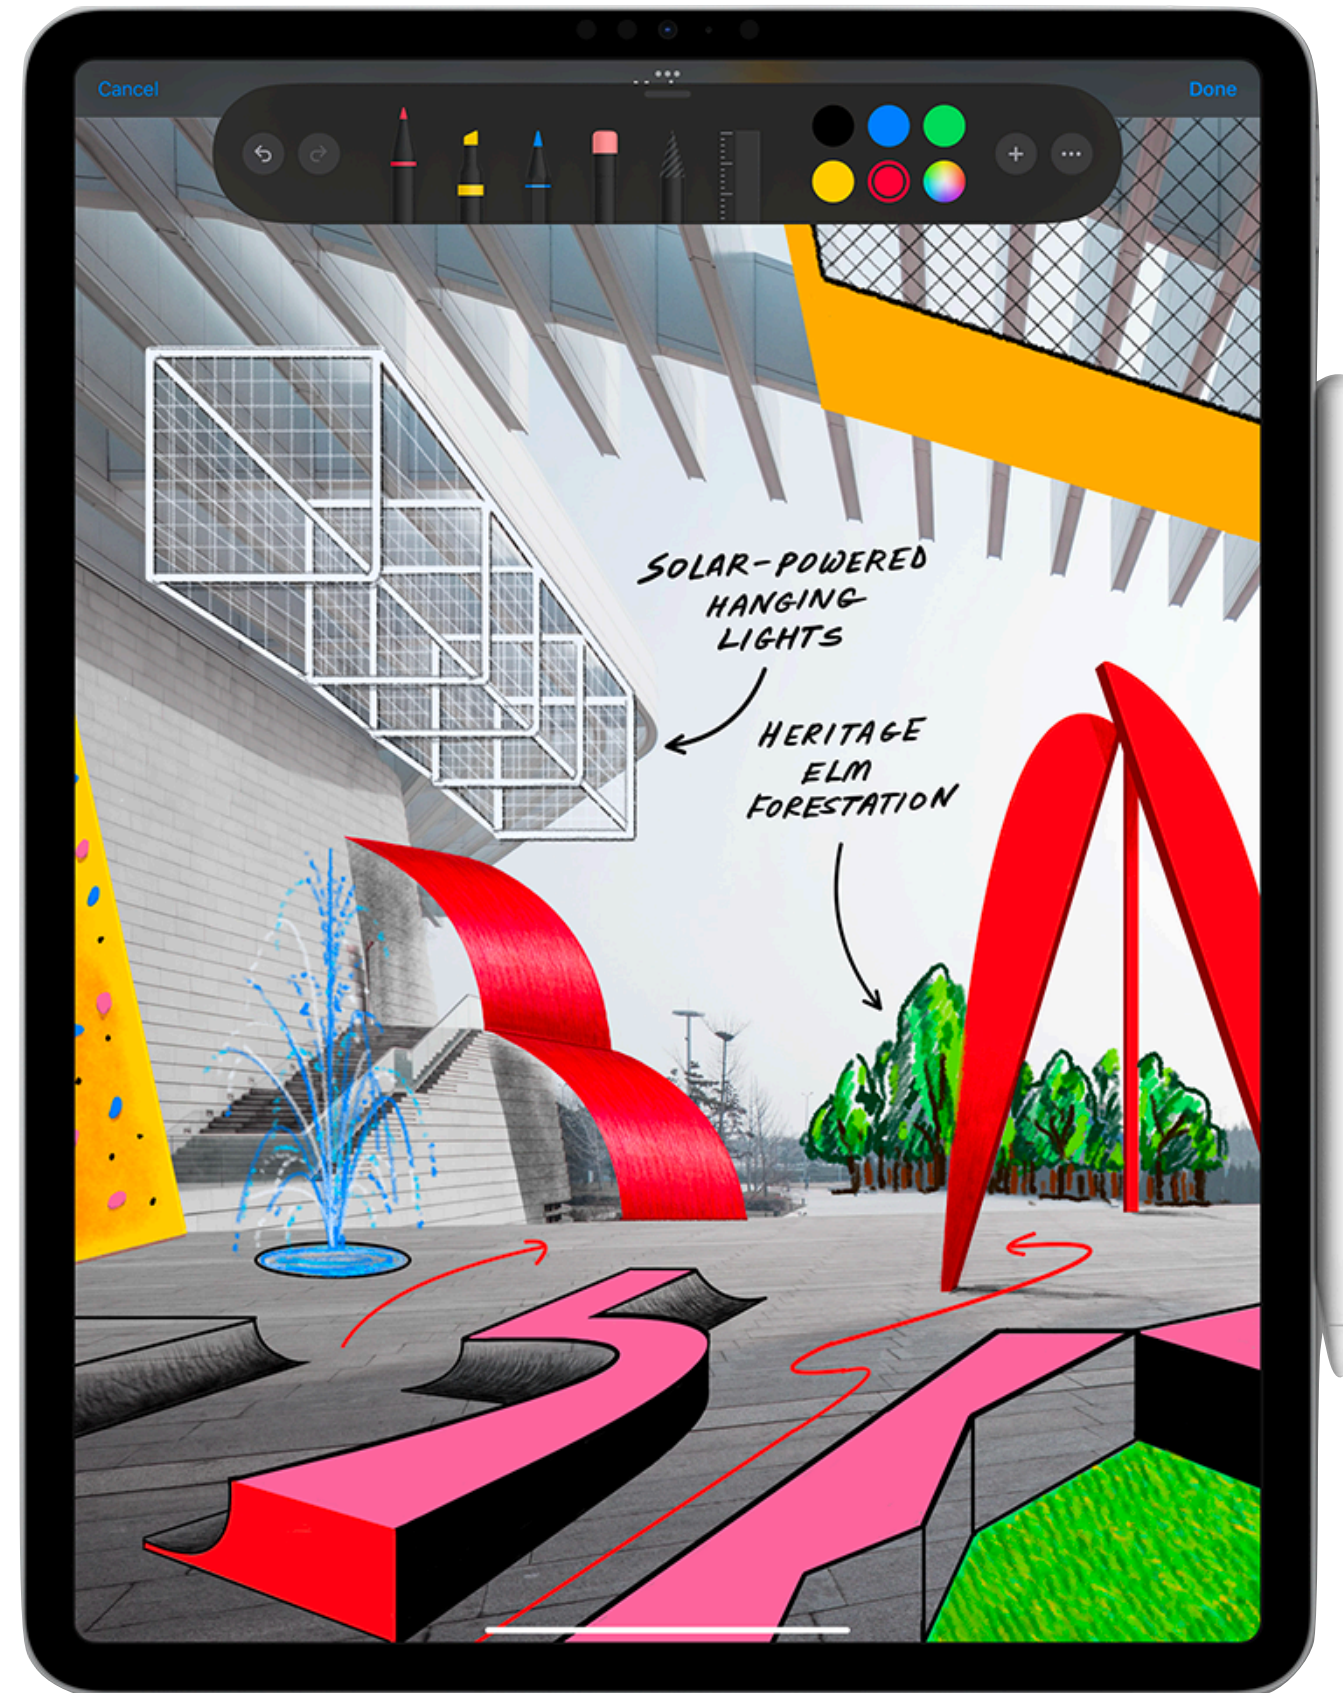

iPad Pro - iPad Air - iPad - iPad mini